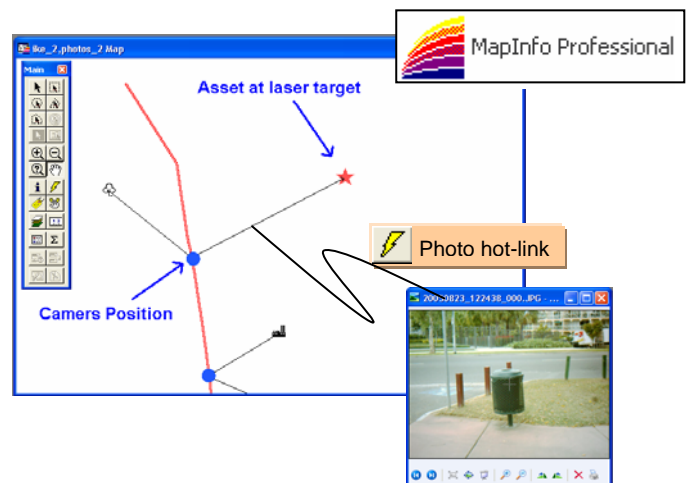

- GPS receiver (RTK and Post Processing extensions available soon)
- Laser distance meter
- Inclinometer and Digital compass
- Digital camera
- iPAQ PDA

Why ike

ike delivers an especially productive asset capture environment. An operator can locate an asset by laser offset without needing to move to the actual asset location. This is particularly important for assets that are in inaccessible or dangerous locations. For example:

- An inspector can locate traffic signs from within a vehicle, without having to park the car and cross the road to get a GPS location.
- An arborist can locate a tree or map the limits of a weed infestation without needing permission to enter the property.

ike automatically collects a photograph when an asset is located by laser offset, providing an evidentiary record of the inspection and the condition of the asset at that time.

GBM Mobile for ike

When installed on **ike**, GBM Mobile delivers all its the standard software features including MapInfo powered GIS. GBM Mobile also recognizes all the **ike** special devices to deliver the following additional services:

- **Drawing of new map features at the laser target location**
Locations are automatically computed by distance bearing offset from the current GPS location or from the location of an existing map object
- **Recording of photo locations**
Photo ID is attached to a line object that connects the Camera and photo target locations
- **Photo hot-linking on the PDA**
Photo ID can be automatically populated into a custom form. Click on the map feature with the hot-link tool to open the photo
- **Photo hot-linking in MapInfo Professional**
Click on a map feature or the line connecting the camera and photo target with the MapInfo hot-link tool in MapInfo Professional to open the photo